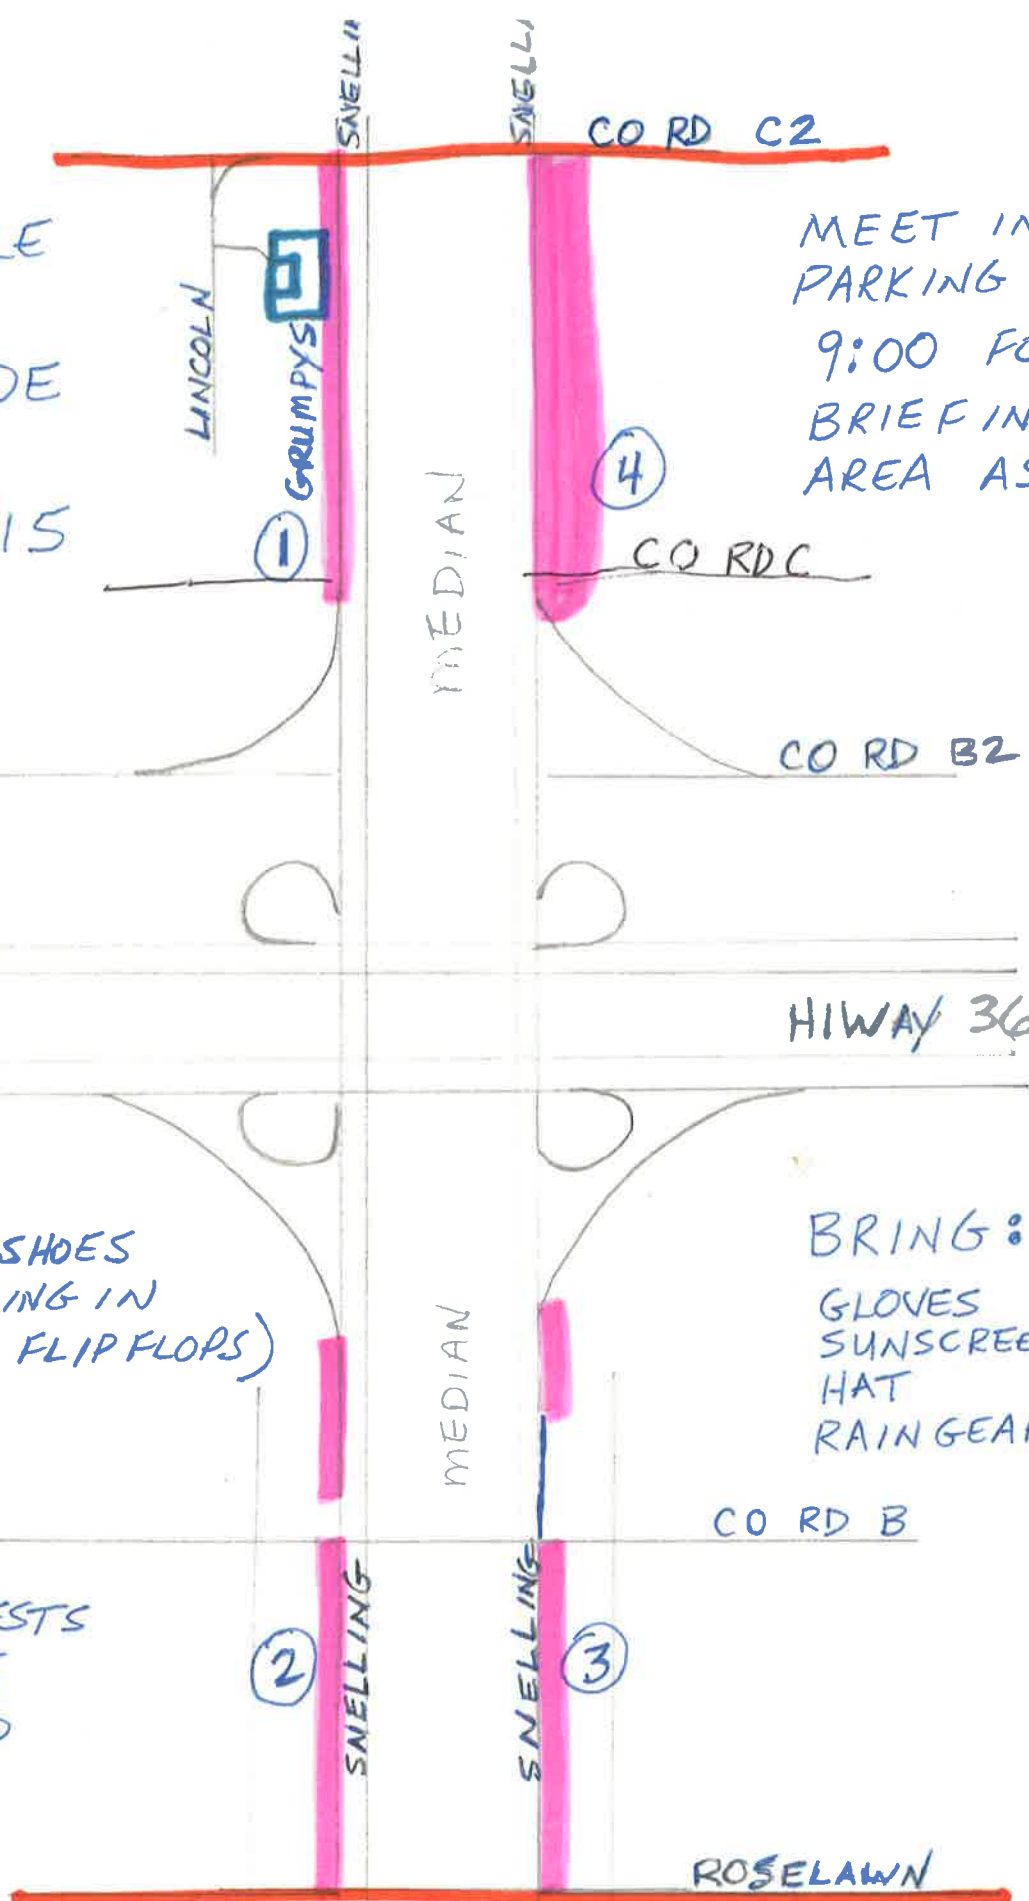

N ↑

ROSEVILLE
ROTARY
ROADSIDE
PICK UP
10/10/15

MEET IN GRUMPY'S
PARKING LOT AT
9:00 FOR SAFETY
BRIEFING AND
AREA ASSIGNMENTS

WEAR:

BOOTS OR SHOES
FOR WALKING IN
GRASS (NO FLIP FLOPS)

BRING:
GLOVES
SUNSCREEN
HAT
RAINGEAR

SAFETY VESTS
AND BAGS
PROVIDED

CONTACT: (651)
GREG CARLSON 485-3992